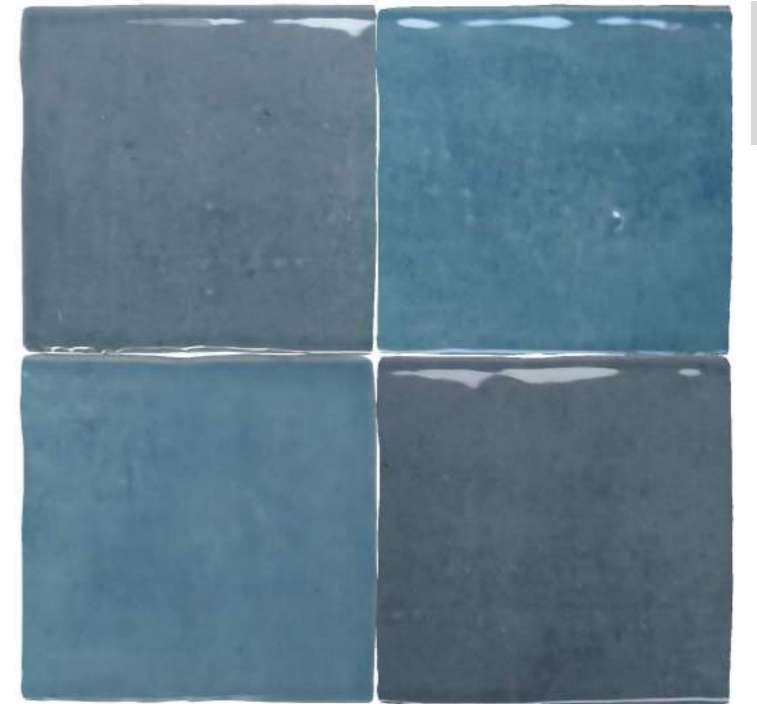

ATELIER Turquoise 10x10

TURQUOISE

ATE

SPECIFICATIONS

- | 11 colors
- | 10 x 10 cm
- | 9.6 mm thickness

| 80 Tiles
| 0.80m²
| 13.95 kg

| 60 boxes
| 48 m²
| 850 kg