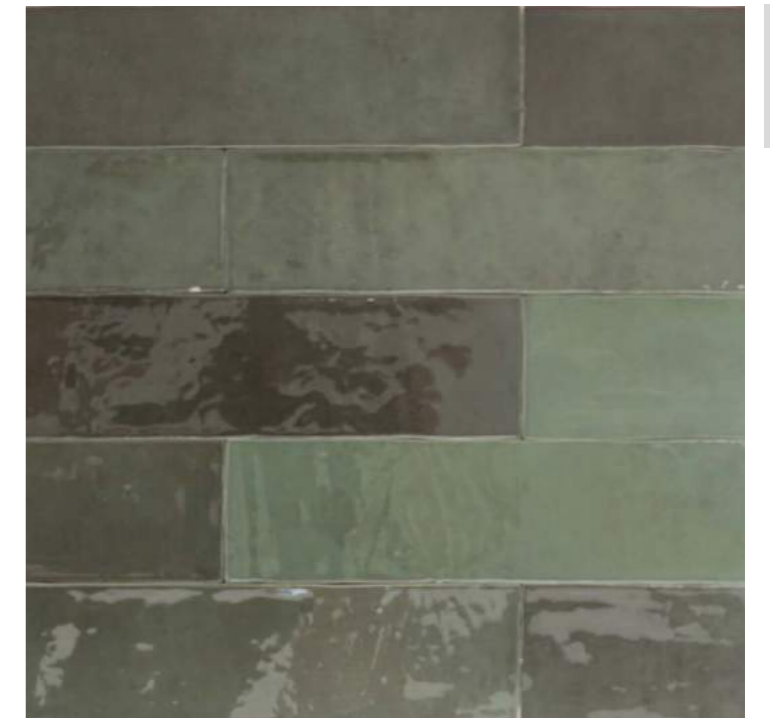

ATELIER Emeraude 6.2x25

EMERAUDE

SPECIFICATIONS

- | 11 colors
- | 6.2 X 25 cm
- | 10 mm thickness

| 20 Tiles
| 0.313m²
| 5.3 kg

| 120 boxes
| 37.56 m²
| 656 kg

ATELIER Gris 6.2x25

GRIS